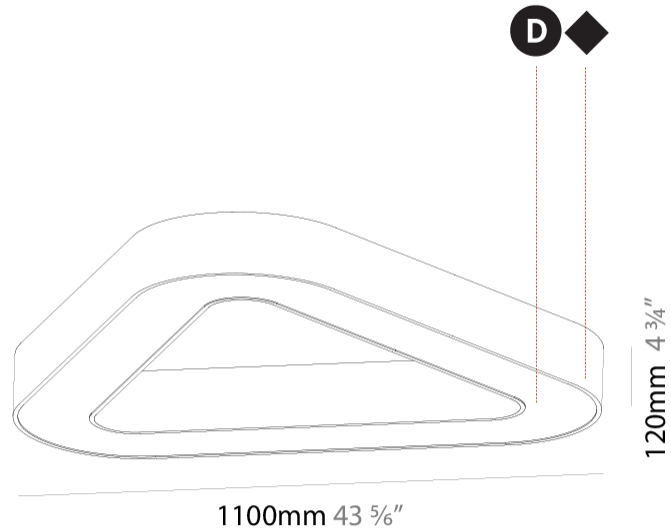

GENERAL

Series: Glorious
Subseries: Glorious Victory
Brand: Prolicht
Division: Architectural
Mounting Type: Surface
Mounting Location: Ceiling
Subcategory: Ambient

PHYSICAL

Shape: Abstract
Length (mm): 1100
Length (in): 43 ⁵/₁₆
Width (mm): 1100
Width (in): 43 ⁵/₁₆
Height (mm): 120
Height (in): 4 ³/₄
Light Distribution: Direct
Weight (kg): 10.20
Weight (lbs): 22.48
Diffuser: PMMA - Opal or Micro-Prism
Fixture Finish: SSR / BKV / CWI / CRY / HAB / UFT / ITA / RUA / FTG / MYG / LOD / PUS / FRO / FUP / KIA / POP / BLS / SPG / MEY / GOH / GUM / CHC / COM / ABZ / JAG / OBR / MOS / ROR
Fixture Material: Aluminum

ELECTRICAL

Lamp Type: LED (Zhaga Standard)
Input Wattage (W): 45
Total Output Wattage (W): 36 / 28.8 (3500K)
Dimming: Non-Dimming / Phase Dimming (120Vac only) / 0-10V Dimming
Driver Included: Yes
Driver Location: Integrated
Driver Type: Constant Current - 120 / 277Vac
Driver Class: Class 2
Input Voltage (V): 120 - 277
Constant Current (MA): 350 / 900 (3500K)

LED

Color Temperature (°K): 3000 / 3500 / 4000
Max. Delivered Lumen (lm): 4150 / 4302 / 4390
CRI: >80 CRI
Efficiency (%): 65
Lamp Life (hrs): 50000

OPTICAL

RATINGS AND CERTIFICATIONS

Certified By: Certified for North American Standards
IP rating: IP20