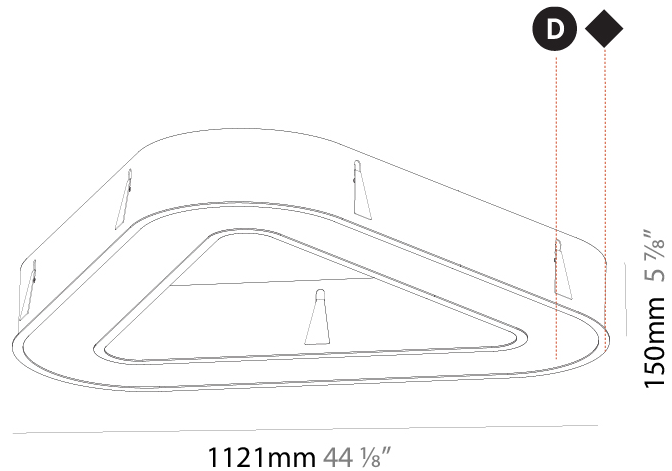

GENERAL

Series: Glorious
Subseries: Glorious Victory
Brand: Prolicht
Division: Architectural
Mounting Type: Recessed
Mounting Location: Ceiling
Subcategory: Ambient

PHYSICAL

Shape: Abstract
Length (mm): 1121
Length (in): 44 1/8
Width (mm): 1121
Width (in): 44 1/8
Height (mm): 150
Height (in): 5 7/8
Min. Recessing Depth (mm): 160
Min. Recessing Depth (in): 6 5/16
Light Distribution: Direct
Weight (kg): 13.609
Weight (lbs): 29.94
Diffuser: PMMA - Opal or Micro-Prism
Fixture Finish: SSR / BKV / CWI / CRY / HAB / UFT / ITA / RUA / FTG / MYG / LOD / PUS / FRO / FUP / KIA / POP / BLS / SPG / MEY / GOH / GUM / CHC / COM / ABZ / JAG / OBR / MOS / ROR
Fixture Material: Aluminum

ELECTRICAL

Lamp Type: LED (Zhaga Standard)
Input Wattage (W): 45
Total Output Wattage (W): 36 / 28.8 (3500K)
Dimming: Non-Dimming / Phase Dimming (120Vac only) / 0-10V Dimming
Driver Included: Yes
Driver Location: Integrated
Driver Type: Constant Current - 120 / 277Vac
Driver Class: Class 2
Input Voltage (V): 120 - 277
Constant Current (MA): 350 / 900 (3500K)

LED

Color Temperature (°K): 3000 / 3500 / 4000
Max. Delivered Lumen (lm): 4150 / 4302 / 4390
CRI: >80 CRI
Efficiency (%): 65
Lamp Life (hrs): 50000

OPTICAL

RATINGS AND CERTIFICATIONS

Certified By: Certified for North American Standards
IP rating: IP20